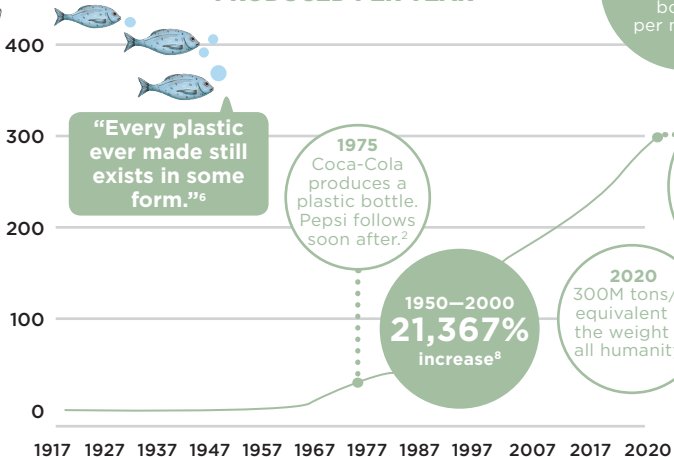

# PLASTIC is forever

Plastic was found in 98% of soil samples taken in 11 U.S. National Parks.<sup>1</sup>

It's the size of Texas!

THE GREAT PACIFIC GARBAGE PATCH

## MILLIONS OF TONS OF PLASTIC PRODUCED PER YEAR<sup>7</sup>

The Coca-Cola company makes 200k plastic bottles per minute.<sup>4</sup>